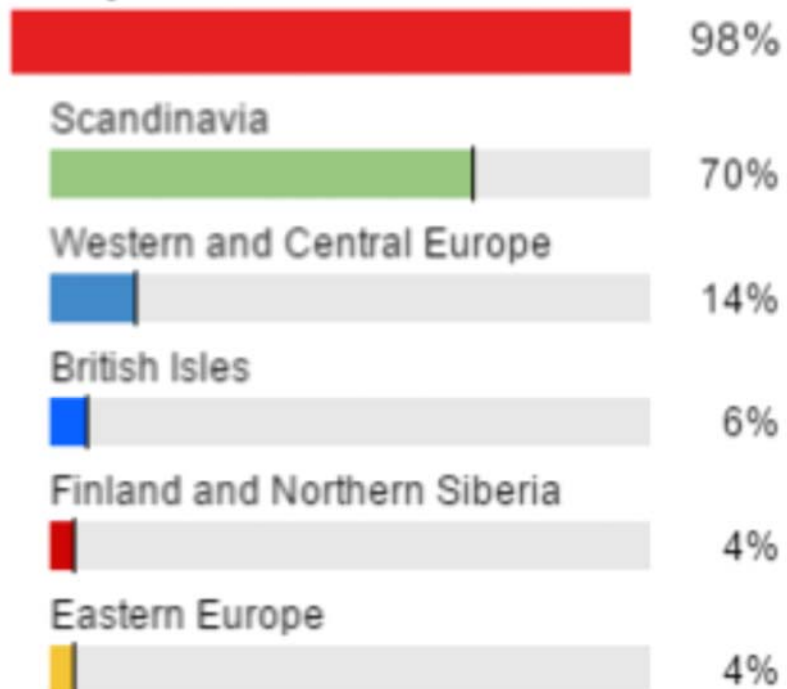

## Ancient European Origins

The European Continent has been witness to many episodes of human migration, some of which have spanned over thousands of years. The most up-to-date research into these ancient migrations on the European Continent suggests that there were three major groups of people that have had a lasting effect on present day peoples of European descent: Hunter-Gatherers, Early Farmers, and Metal Age Invaders. The graphics below display the percentages of autosomal DNA that you still carry from these ancient European groups. You can click on these graphics to display more information.

14%  
Metal Age Invader

36%  
Farmer

50%  
Hunter-Gatherer

0%  
non-European

Ancient European Origins map

Magni\* Håkansson

Ethnic Makeup

### European